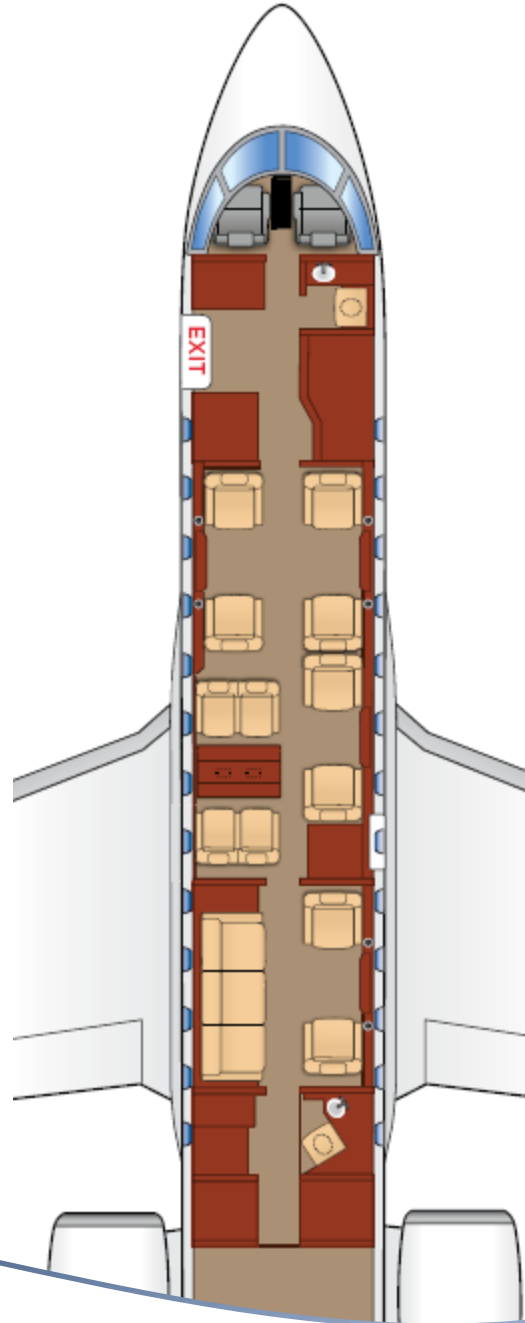

Challenger 850

"Uncompromised Executive Travel"

Range (Statute Miles): **2,974**
Cruise Speed (Miles per Hour): **528**
Seats: **15**
Cabin Height/Volume (feet/cubic feet): **6.1/1,990**
Ceiling (feet): **41,000**
Baggage Capacity (cubic feet): **250**
Enclosed Lavatory: **Yes (x2)**