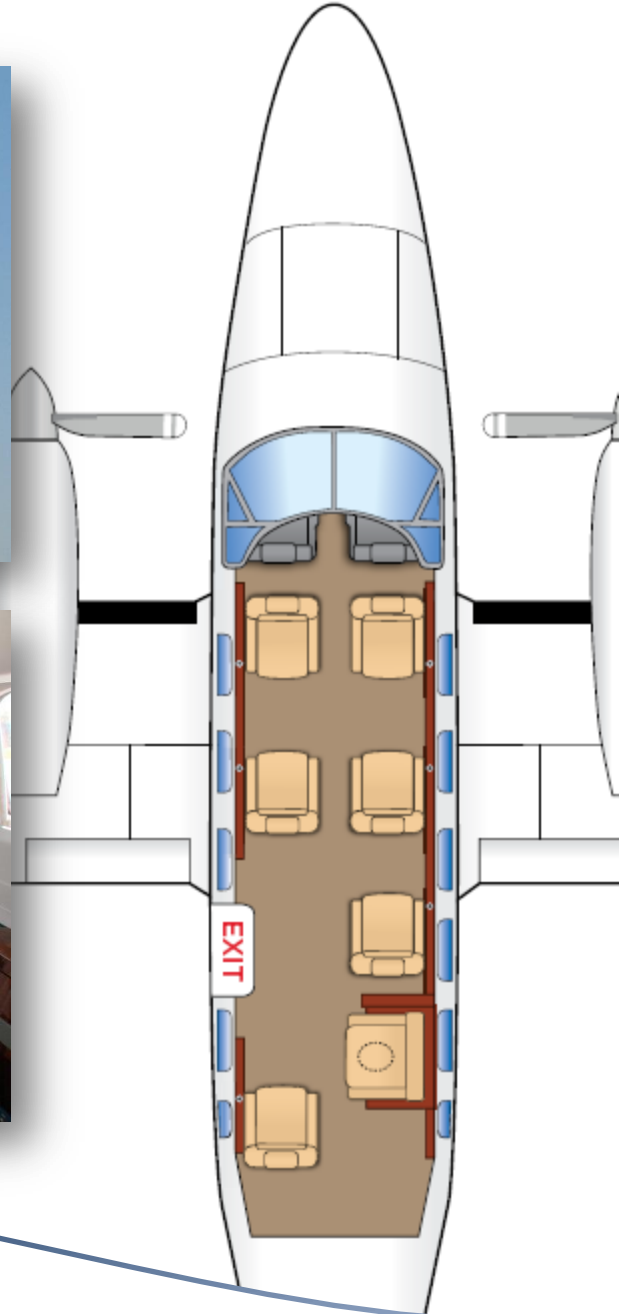

Conquest II

"Uncompromised Executive Travel"

Range (Statute Miles): **1,700**

Cruise Speed (Miles per Hour): **360**

Seats: **7 - 9**

Cabin Height/Volume (feet/cubic feet): **4.3/235**

Ceiling (feet): **35,000**

Baggage Capacity (cubic feet): **77**

Enclosed Lavatory: **Yes**

Toronto to Montreal: **1 Hour 5 Minutes**

Toronto to Thunder Bay: **2 Hour 15 Minutes**

Toronto to West Palm Beach: **4 Hours**