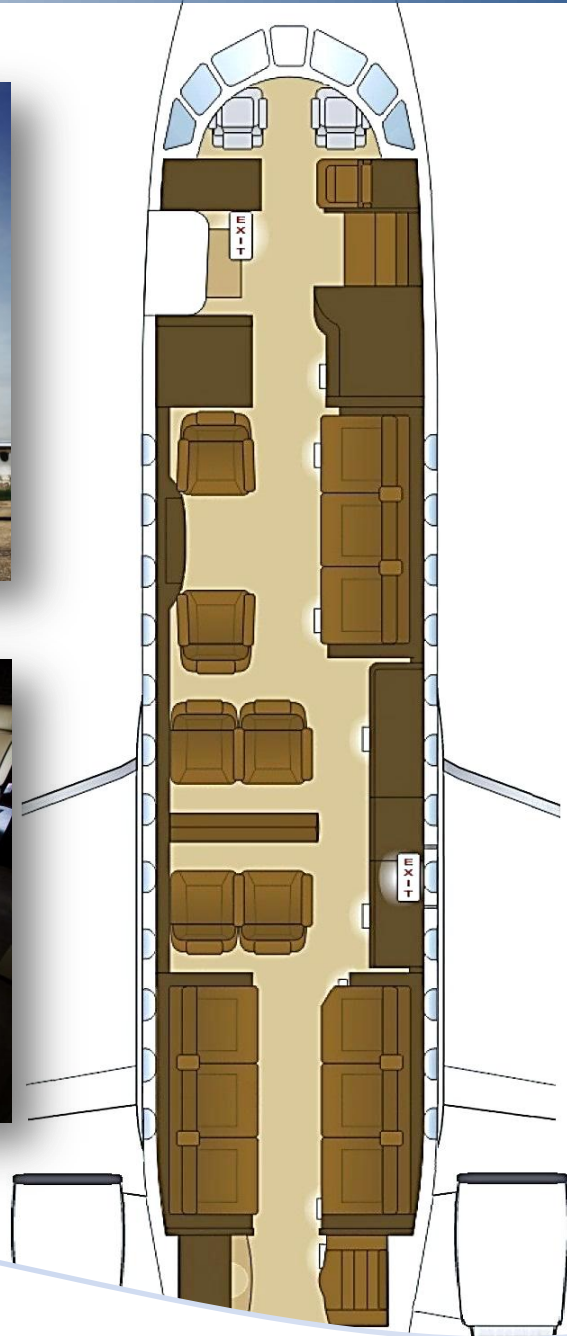

Falcon 900B

"Uncompromised Executive Travel"

Range (Statute Miles): **4,600**
Cruise Speed (Miles per Hour): **545**
Seats: **14**
Cabin Height/Volume (feet/cubic feet): **6.2/1,264**
Ceiling (feet): **51,000**
Baggage Capacity (cubic feet): **127**
Enclosed Lavatory: **Yes (x2)**