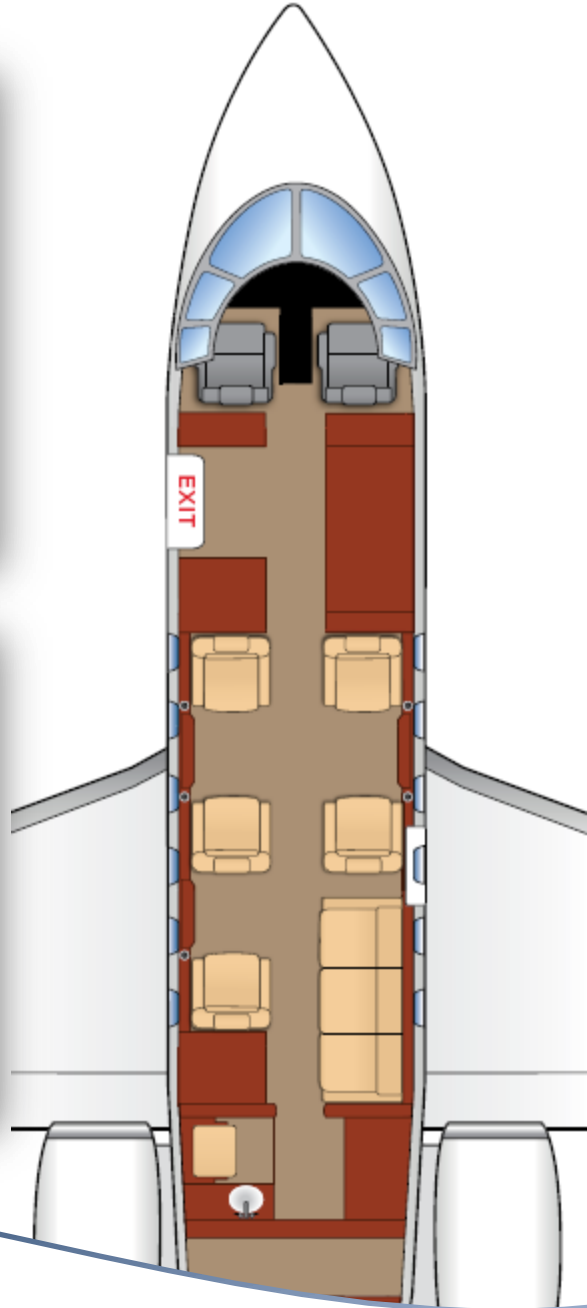

Hawker 800XP

"Uncompromised Executive Travel"

Range (Statute Miles): **2,800**
Cruise Speed (Miles per Hour): **530**
Seats: **8 - 9**
Cabin Height/Volume (feet/cubic feet): **5.8/604**
Ceiling (feet): **41,000**
Baggage Capacity (cubic feet): **87**
Enclosed Lavatory: **Yes**