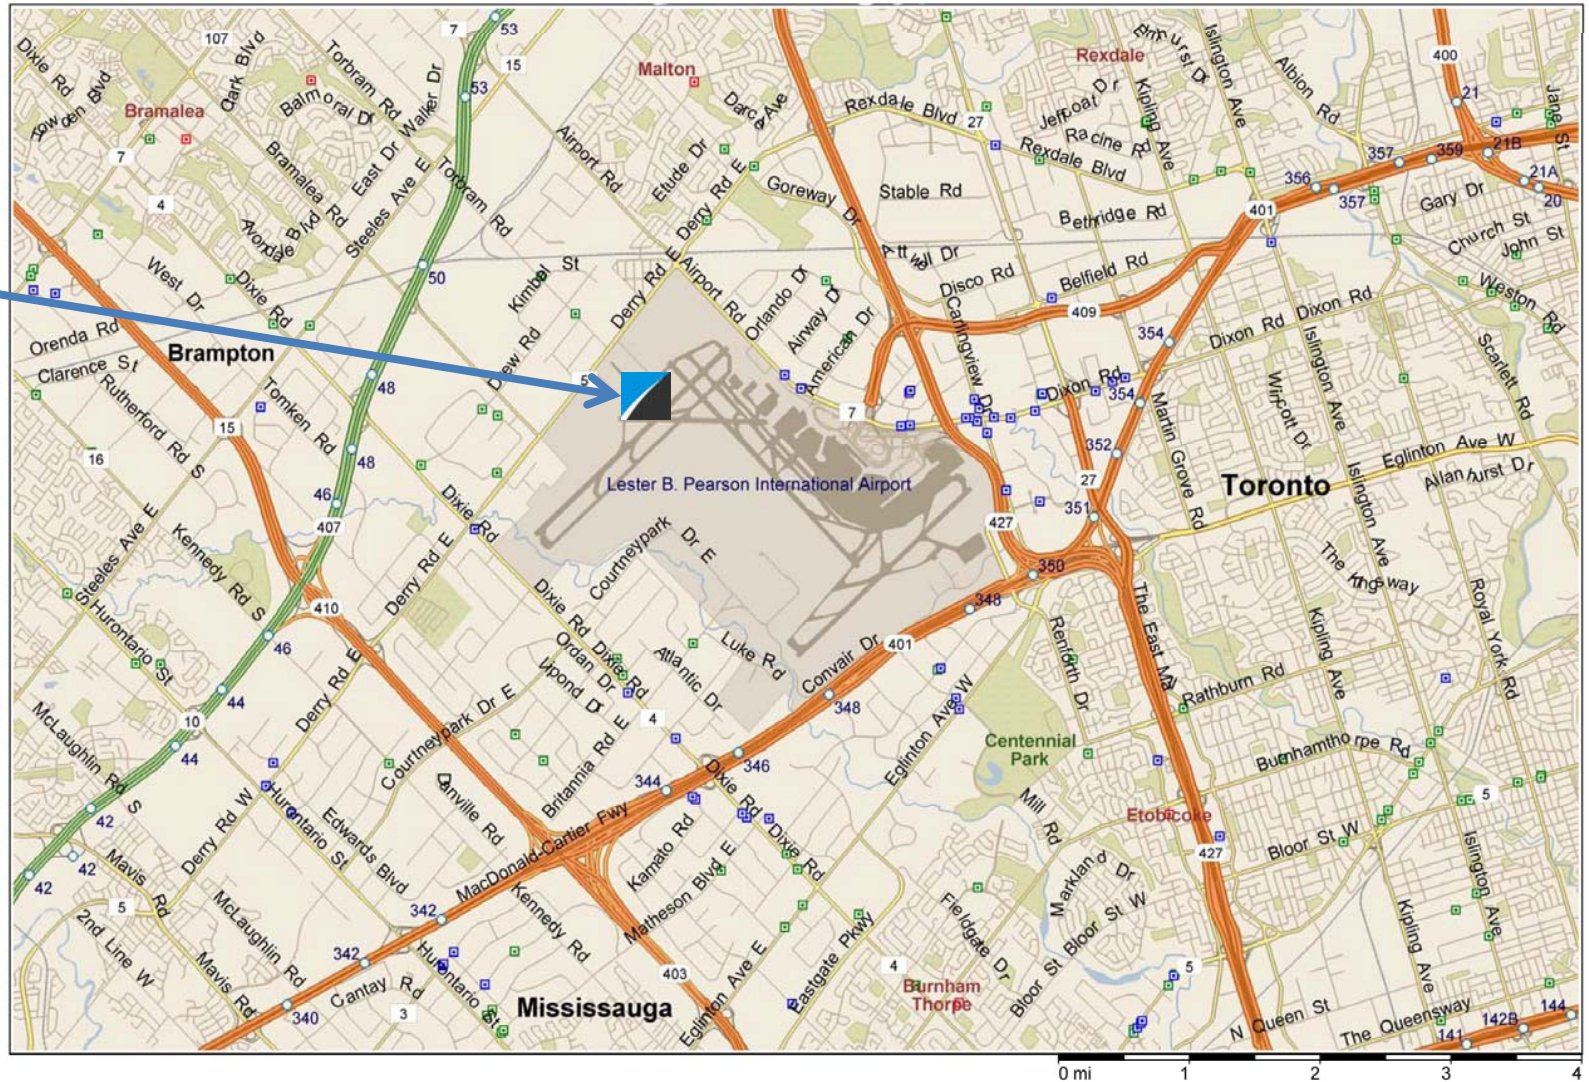

IMAGE AIR CHARTER

FBO Directions
CYYZ Toronto – L.B. Pearson Intl Airport

2450 Derry Road
Mississauga, Ontario
L5S 1B2
Phone: 905-677-5777
Phone: 1-800-567-8941
Fax: 905-673-5483

West End of the Airport

Hwy 410 North: to Derry Rd East exit (turning right at the lights). Turn right on Vanguard (5 lights east of the 410/Derry Road exit). Turn right on Vedette to the red and white building which is the Shell Aerocentre.

East End of the Airport

Hwy 427 North: to Derry Rd West exit (turning left at the lights). Turn left on Vanguard (6 lights west of the 427/Derry Road exit). Turn left on Vedette to the red and white building which is the Shell Aerocentre.