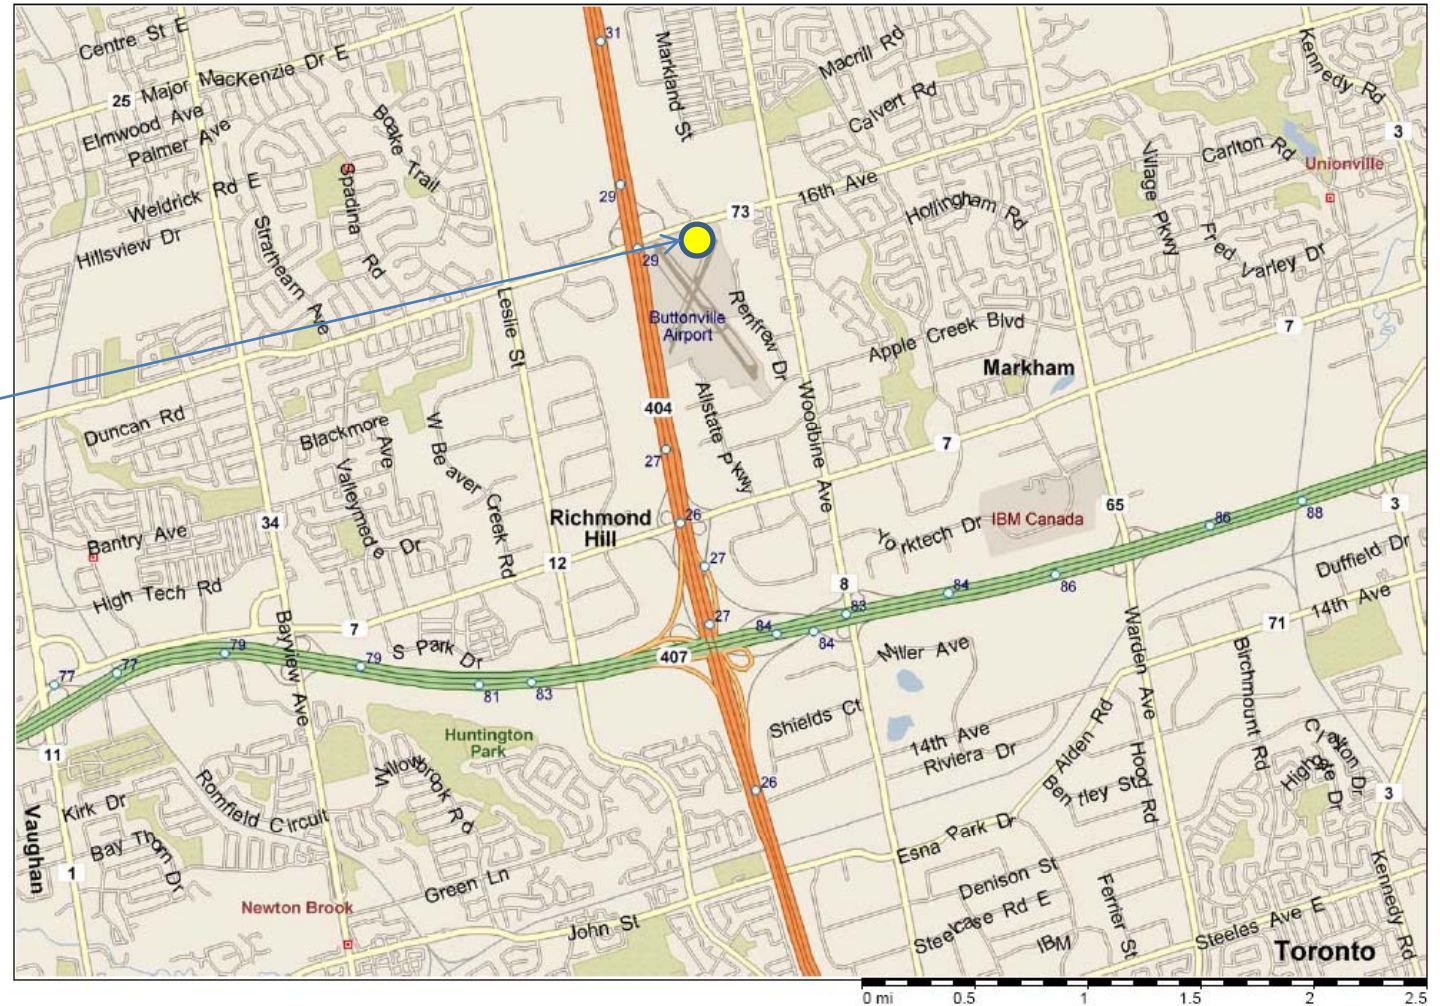

IMAGE AIR CHARTER LTD.

PH# 905-405-0331

FX# 905-405-0332

Million Air – Buttonville/Toronto
2833 16th Avenue, Box 100
Markham, Ontario
Canada

PH# 905-477-8100

FX# 905-477-8053

FBO Directions – Million Air – Buttonville/Toronto Airport

Directions: Highway 404 North to 16th Avenue (Exit 29). Turn LEFT at the lights. Turn at the very first driveway on the right.