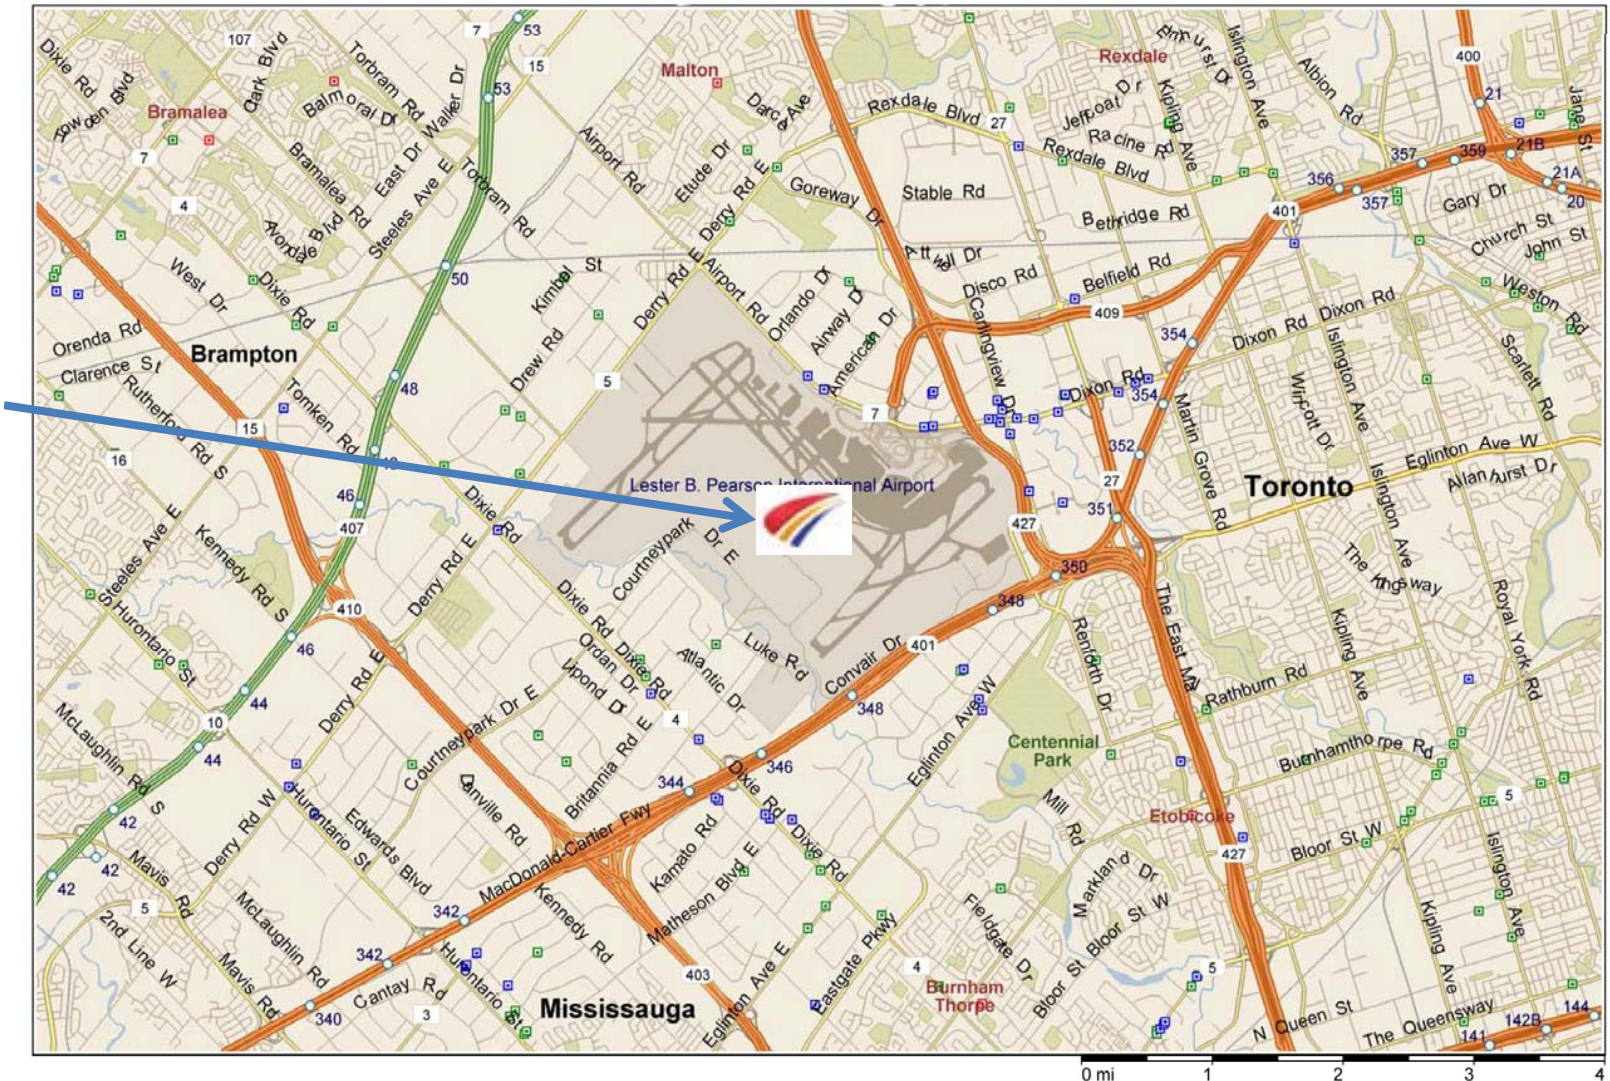

# IMAGE AIR CHARTER

### West End of the Airport

Hwy 401 East: to Dixie Road North exit (turning left at the lights). Turn right on Britannia Road East (3 lights North of the 401/Dixie Road exit).

### East End of the Airport

Hwy 401 West: to Dixie Road North exit (turning right at the lights). Turn right on Britannia Road East (2 lights North of the 401/Dixie Road exit).

Follow Britannia Road East down to the airport property. Keep to the right following uphill and around, at the STOP sign continue straight through the unmanned security gate. You will go under two bridges, and come to a set of lights (Midfield Road), Turn Right and follow the road to the end, where you will see Skyservice.